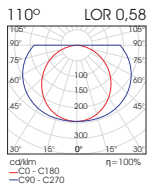

CLICK IT TUBE 30W

- Click It T30 is the large sized linear tube of Click it system.
- It is rotatable 340degree creating an interesting pattern.
- Available in black or white colour.
- With a length of 1200mm.
- L90/B10 50.000h
- 3SDCM

LIGHTSOURCE BY
bridgelux.

Model (LED Power)	CCT	LED Source	Type	CRI	Beam Angle	Length	Dimming Option
		<i>CR190</i>					
CLICK IT TUBE 30.1W <i>(CLICK IT T30)</i>	2700K <i>(27B)</i>	3189lm	Adjustable <i>(AD)</i>	90 <i>(90)</i>	110° <i>(110)</i>	1200mm <i>(1200)</i>	42V PWM Dimmable <i>(DM)</i>
	3000K <i>(30B)</i>	3420lm					48V DALI Dimmable <i>(DL)</i>
	4000K <i>(40B)</i>	3690lm					48V Wireless Dimmable <i>(WL)</i>
	5000K <i>(50B)</i>	3690lm					